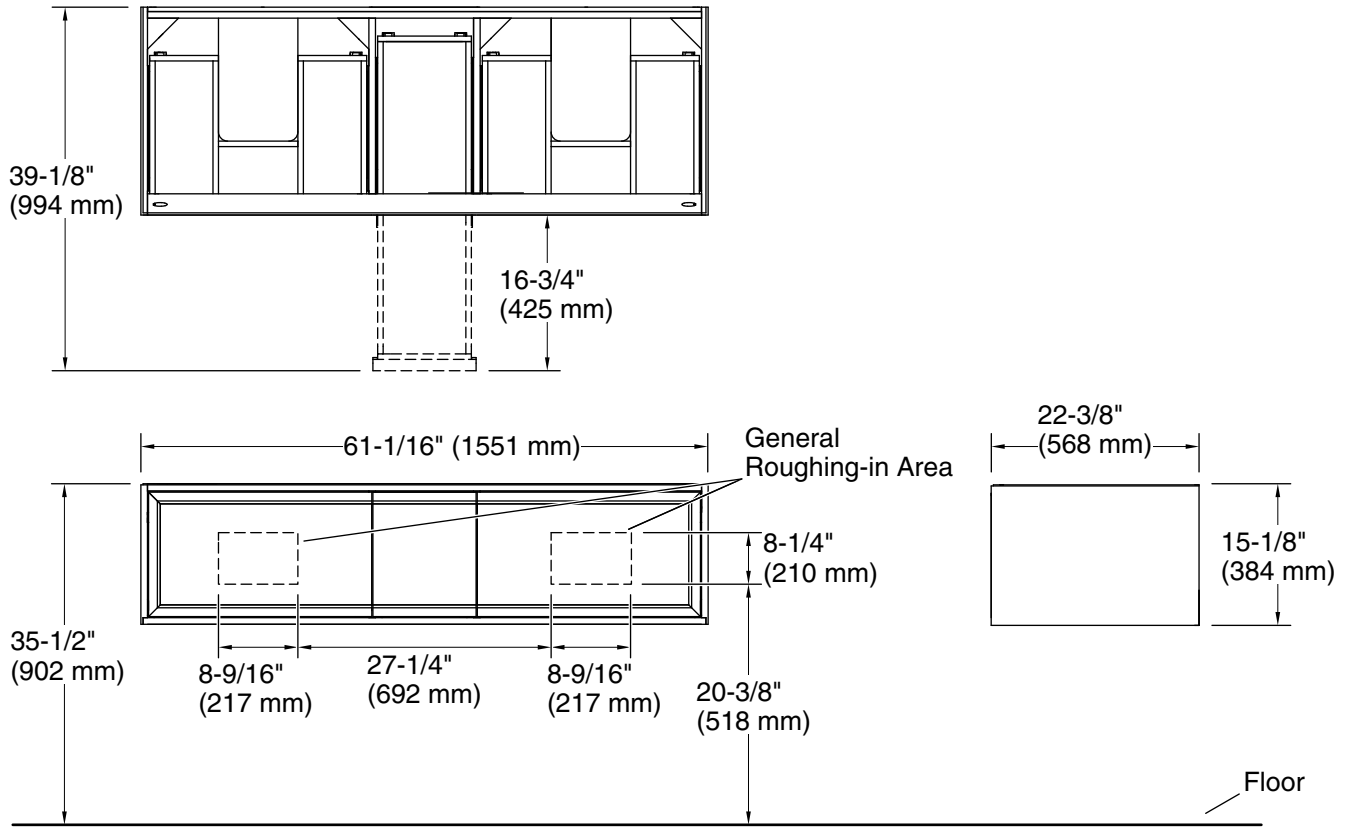

Features

- Featuring durable, beautiful water-based finishes that are better for the environment
- Wall-hung design offers a clean, streamlined look
- Solid wood drawers with dovetail construction
- Soft-close undermount drawer slides for smooth opening
- Two full-extension 21" (533 mm) deep drawers, plus split-interior center drawer, provide ample storage
- Customize your storage with optional accessories such as electrical outlets, drawer organizers, and containers (sold separately)
- Coordinates with K-33568 Lodern 11" (279 mm) and K-27939 Lodern 15" (381 mm) cabinet pulls (sold separately)
- Combines with Silestone™ prefabricated quartz vanity tops, backsplashes, and side splashes, and KOHLER sinks (sold separately)

	1WA	Linen White
---	-----	-------------

	1WX	Grey Slate
---	-----	------------

Technical Information

All product dimensions are nominal.

Notes

Install this product according to the installation instructions.